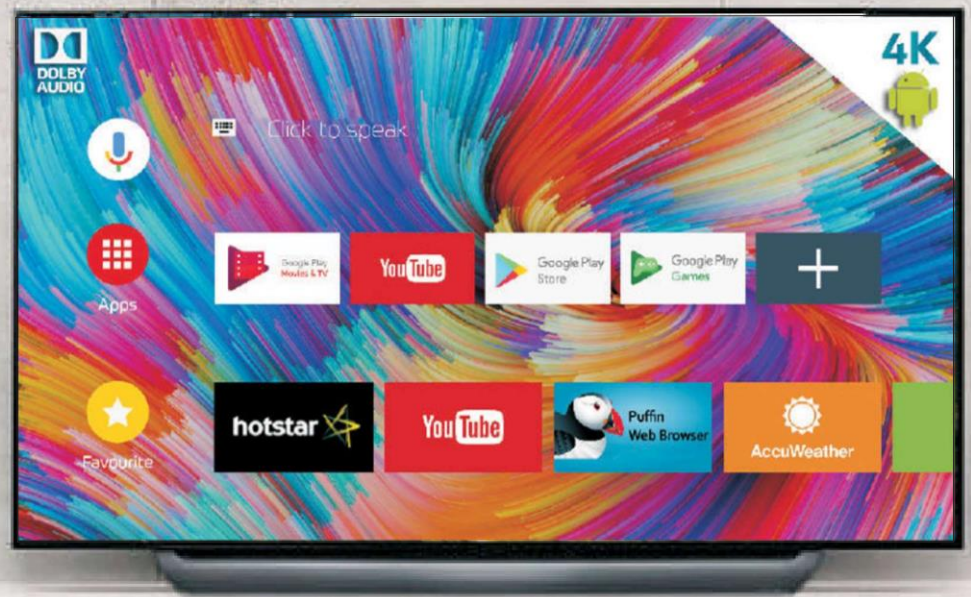

# Onfinity SMART TVS

Make in India

A NEW AGE OF GENIUS DISPLAYS

See pictures come to life with Onfinity Technologies Smart TVs. FullHD/1080P screen display optimizes every scene for a more remarkable viewing experience. Packed with an array of innovative features, multiple ports for connectivity and 20-watt speakers, this smart TV offers you an impressive audiovisual experience. Powered by the Android operating system, this TV gives you access to millions of apps.

## SPECIFICATIONS

Model	ST 50K
Screen Size	50 inch
Resolutions	Full HD(1080P)
Technology	LED
TV Type	Smart
Screen Type	Flat
Aspect ratio	16:9
Contrast ratio	1100:1
Brightness	300-399
Viewing Angle	178°
Bezel	Bezel less (Less than 5mm)
Input/ Output	HDMI x 2, USB x 2, VGA X 1, RJ 45 x 1, Component in X 1
Speaker Output	12-watt x 2 (Built in)
WIFI	Built in (WIFI Direct)
RAM	1 GB
ROM	8 GB
Android	8.0
Power Supply	100-240 V AC, 50/60 Hz Power Consumption Normal Mode 120 W, Normal Mode 0.5 W
Remote	Full Functional
Accessories	AC Power Cord, Remote control, Wall mount bracket, Table mount, necessary cables and connectors
Built In Apps	Support all android apps (Educational web Content TV Shows, Movies, Games, Documentaries, Apps)